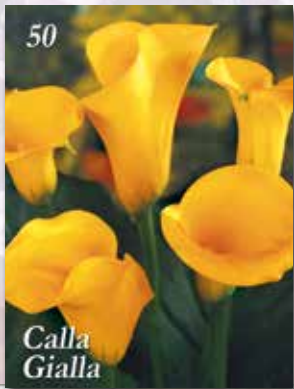

BULBI "JUMBO" IN CASSETTA