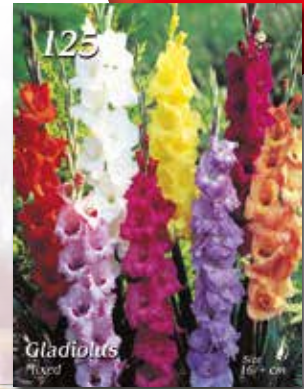

BULBI "JUMBO" IN CASSETTA